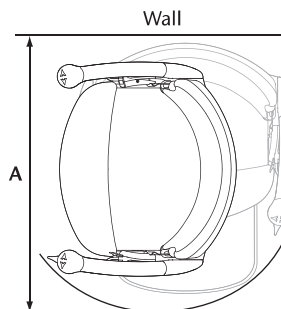

Simplicity+
STRAIGHT STAIRLIFT

Lifting Expectations