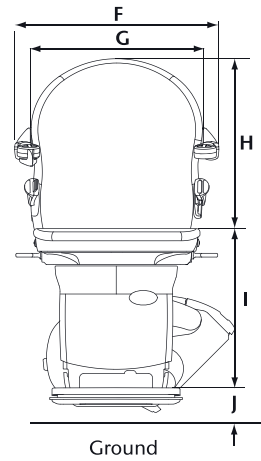

Simplicity+
STRAIGHT STAIRLIFT

Lifting Expectations