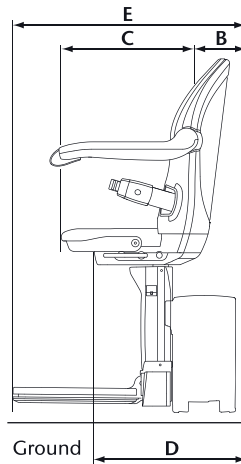

Simplicity+
STRAIGHT STAIRLIFT

Lifting Expectations